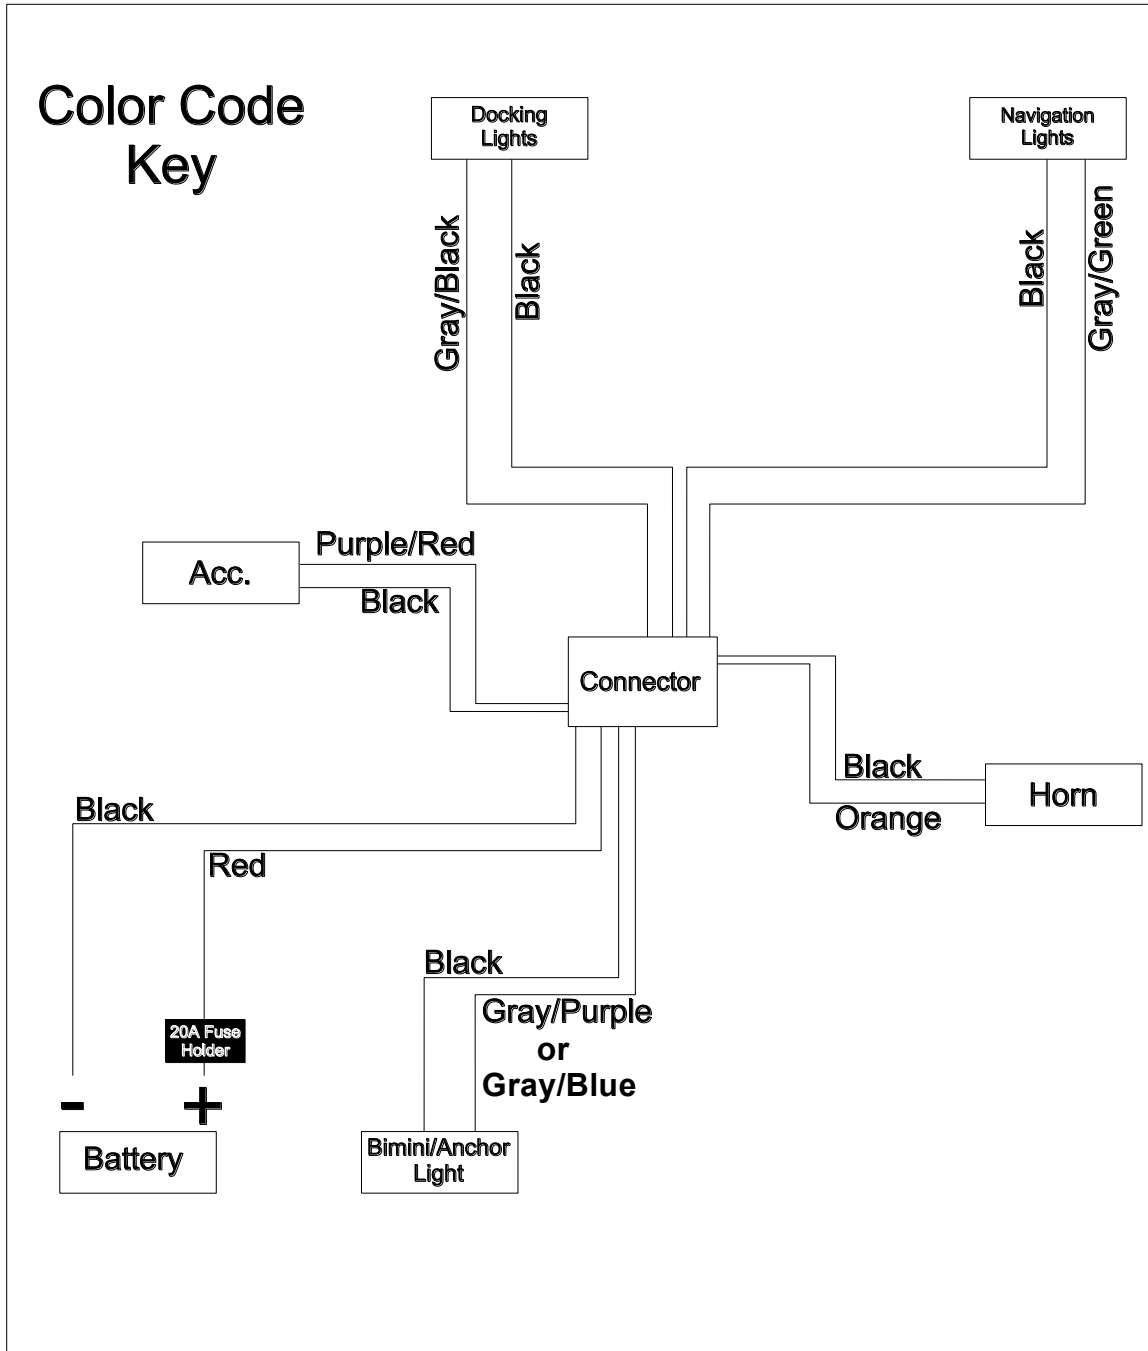

Generic Pontoon Boat Wiring Harness

Bow

Stern